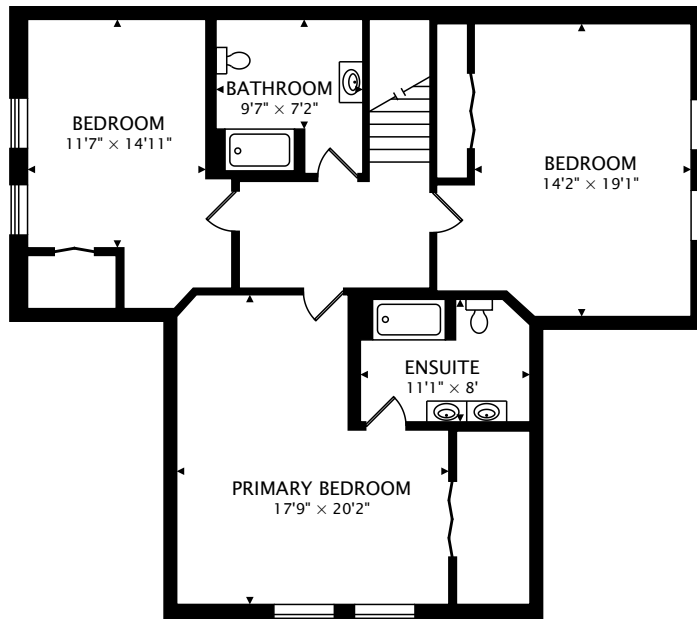

1039 BEN LAKE RD E  
GRAVENHURST, ON P1P 1R3

MAIN  
1332 sq ft

SECOND  
1380 sq ft

TOTAL  
2712 sq ft