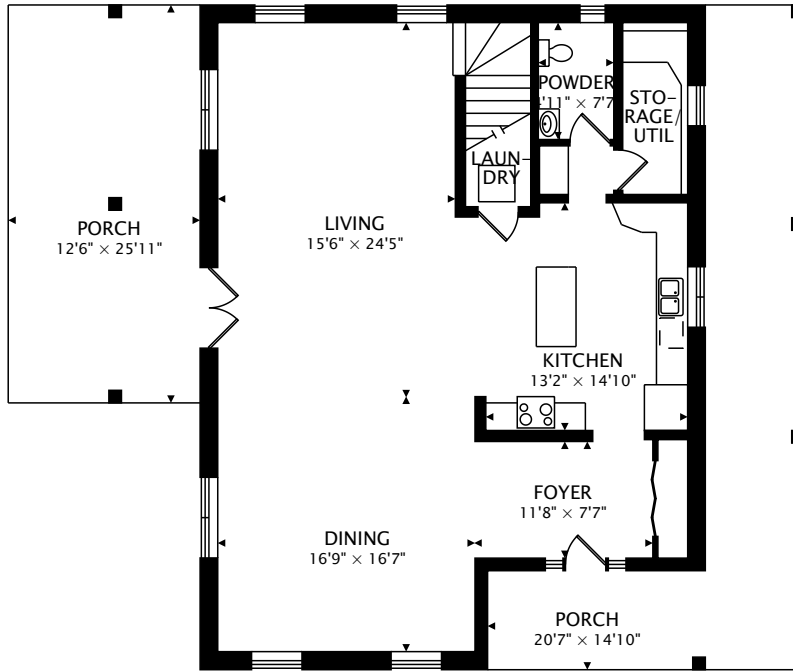

1039 BEN LAKE RD E  
GRAVENHURST, ON P1P 1R3

MAIN  
1332 sq ft

SECOND  
1380 sq ft

TOTAL  
2712 sq ft